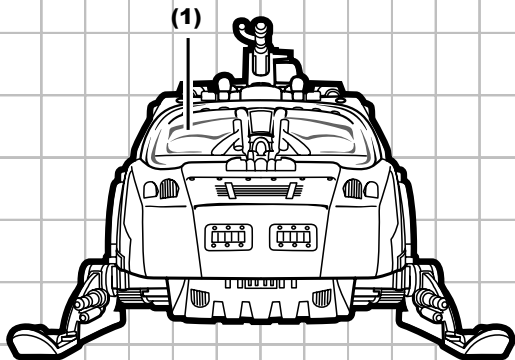

ICE SABRE™ with FROSTBITE® figure

- 1. FIGURE FITS INSIDE COCKPIT**
- 2. PIVOTING FRONT SKIS**
- 3. FIGURE FITS INSIDE GUN STATION**
- 4. DOORS OPEN**
- 5. LAUNCHER FIRES MULTIPLE MISSILES**
- 6. POP-UP GUN STATION**

AGES 5+

56690/61176 Asst.

WARNING:

CHOKING HAZARD—Small parts.
Not for children under 3 years.

ICE SABRE™ FEATURES

Includes vehicle, figure and missiles.

1. Pull skis forward for driving position. The skis can be pivoted.
- 2a. Press button to raise gunner station.
- 2b. Insert missiles into launch bays. Press buttons to fire missiles.
3. Open canopy. Figure fits inside cockpit.
4. Open tailgate. A figure can be placed on the tailgate or inside vehicle.